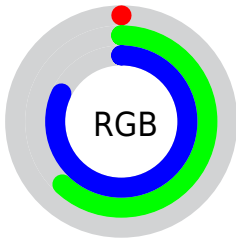

Distribution

- Red (0%)
- Green (62%)
- Blue (82%)