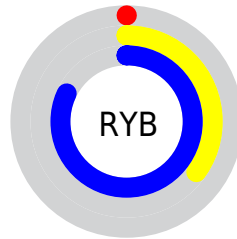

- Red (0%)
- Yellow (35%)
- Blue (82%)