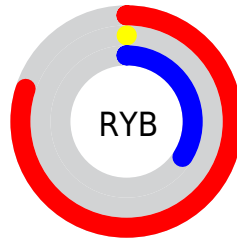

- Red (80%)
- Yellow (0%)
- Blue (34%)