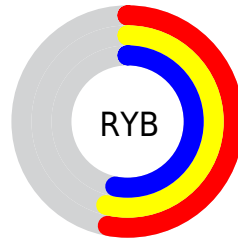

Details

The XYZ color **23.6354, 24.9590, 26.4935** is a dark color, and the websafe version is hex **999999**. A complement of this color would be **23.1719, 24.2856, 27.1345**, and the grayscale version is **23.6954, 24.9295, 27.1482**.

A 20% lighter version of the original color is **48.7258, 51.4049, 54.9310**, and **8.9784, 9.4985, 9.9545** is the 20% darker color. If you saturate the color by 10%, you get **22.7297, 24.5972, 21.7357**, and if you desaturate by 10%, it is **24.6666, 25.3726, 31.9062**.

Distribution

Red (54%)

Green (54%)

Blue (53%)

Red (53%)

Yellow (54%)

Blue (53%)

Cyan (0%)