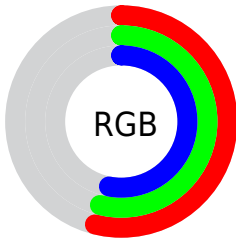

Distribution

Red (54%)

Green (54%)

Blue (53%)