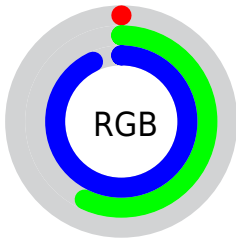

Distribution

- Red (0%)
- Green (57%)
- Blue (93%)