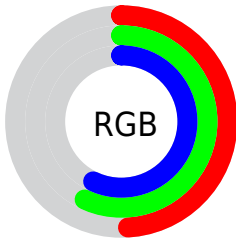

Distribution

Red (49%)

Green (57%)

Blue (57%)