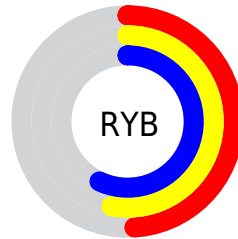

Details

The XYZ color **23.8404, 26.7308, 30.6911** is a dark color, and the websafe version is hex **999999**. A complement of this color would be **22.9048, 22.4485, 22.8656**, and the grayscale version is **24.6568, 25.9409, 28.2497**.

A 20% lighter version of the original color is **49.3226, 54.5541, 61.9632**, and **9.2183, 10.5884, 12.3844** is the 20% darker color. If you saturate the color by 10%, you get **21.8554, 25.7082, 30.5980**, and if you desaturate by 10%, it is **26.1369, 27.9154, 30.7999**.

Distribution

Red (49%)

Green (57%)

Blue (57%)

Red (49%)

Yellow (53%)

Blue (57%)

Cyan (13%)

Magenta (0%)

Yellow (0%)

Black (43%)

Cyan (51%)

Magenta (43%)

Yellow (43%)

Brightness & Saturation Gradients

These gradients show how the XYZ color 23.8404, 26.7308, 30.6911 changes by changing the brightness by 10 percent. The first figure shows a shift by +10% for each color and the second figure -10%.