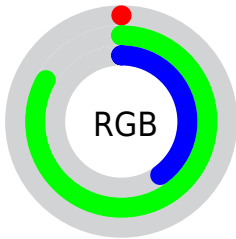

Distribution

- Red (0%)
- Green (83%)
- Blue (40%)