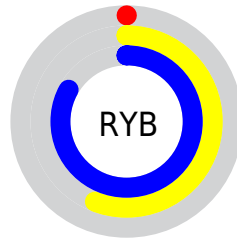

- Red (0%)
- Yellow (56%)
- Blue (83%)