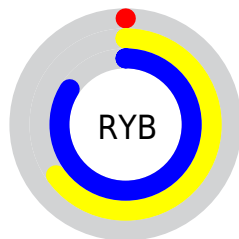

- Red (0%)
- Yellow (65%)
- Blue (84%)