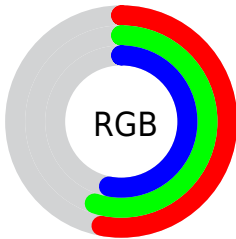

Distribution

- Red (53%)
- Green (55%)
- Blue (53%)