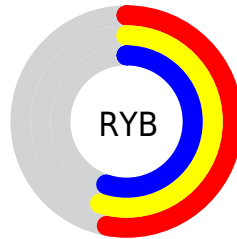

- Red (53%)
- Yellow (55%)
- Blue (55%)