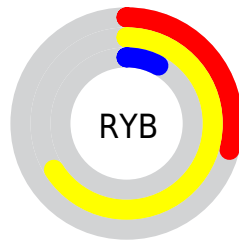

A 20% lighter version of the original color is **49.7816, 50.3368, 14.2999**, and **9.4242, 9.1168, 1.2630** is the 20% darker color. If you saturate the color by 10%, you get **23.4479, 22.8870, 3.3026**, and if you desaturate by 10%, it is **24.9459, 25.3652, 5.3985**.

# Distribution

Red (66%)

Green (51%)

Blue (8%)

Red (29%)

Yellow (66%)

Blue (8%)

Cyan (0%)