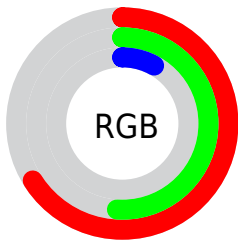

Distribution

Red (66%)

Green (51%)

Blue (8%)