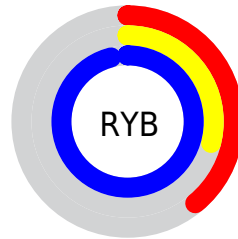

Details

The XYZ color **24.0334, 14.1385, 87.0503** is a dark color, and the websafe version is hex **6633CC**. The color can be described as middle washed purple. A complement of this color would be **62.4980, 80.1004, 18.6453**, and the grayscale version is **12.2412, 12.8787, 14.0249**.

A 20% lighter version of the original color is **40.6935, 29.7797, 98.2110**, and **9.2021, 4.2049, 46.7810** is the 20% darker color. If you saturate the color by 10%, you get **20.7055, 10.4556, 86.5152**, and if you desaturate by 10%, it is **28.5739, 19.3834, 87.8237**.

Distribution

Red (39%)

Green (29%)

Blue (96%)

Red (39%)

Yellow (29%)

Blue (96%)

Cyan (59%)