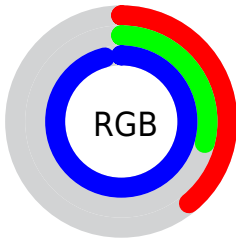

Distribution

Red (39%)

Green (29%)

Blue (96%)