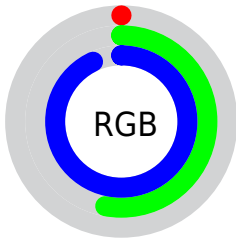

Distribution

- Red (0%)
- Green (53%)
- Blue (93%)