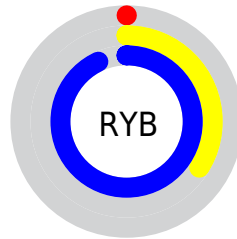

- Red (0%)
- Yellow (34%)
- Blue (93%)