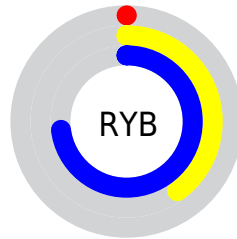

- Red (0%)
- Yellow (40%)
- Blue (73%)