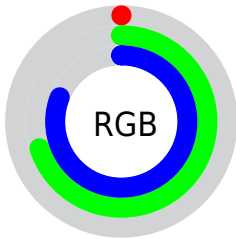

Distribution

- Red (0%)
- Green (70%)
- Blue (81%)