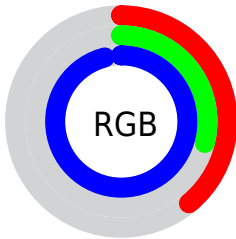

Distribution

- Red (39%)
- Green (29%)
- Blue (96%)