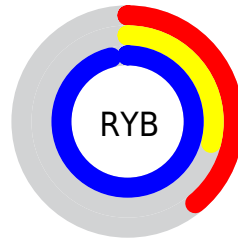

- Red (39%)
- Yellow (29%)
- Blue (96%)