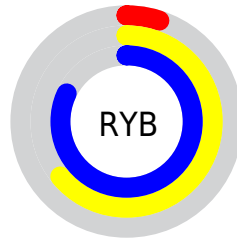

- Red (5%)
- Yellow (64%)
- Blue (82%)