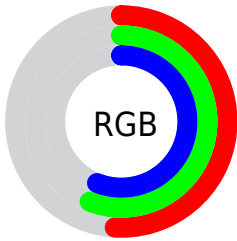

Distribution

Red (51%)

Green (56%)

Blue (56%)