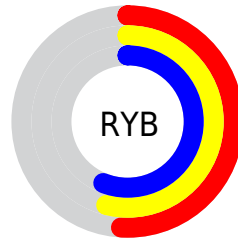

Details

The XYZ color **24.0606, 26.6273, 30.2570** is a dark color, and the websafe version is hex **999999**. A complement of this color would be **23.3153, 23.2156, 24.0224**, and the grayscale version is **24.7341, 26.0222, 28.3382**.

A 20% lighter version of the original color is **49.6785, 54.4105, 61.3100**, and **9.3313, 10.5190, 12.1282** is the 20% darker color. If you saturate the color by 10%, you get **22.0256, 25.5790, 30.1614**, and if you desaturate by 10%, it is **26.4054, 27.8368, 30.3682**.

Distribution

Red (51%)

Green (56%)

Blue (56%)

Red (51%)

Yellow (54%)

Blue (56%)

Cyan (10%)