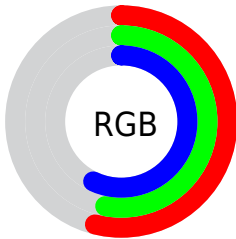

Distribution

- Red (54%)
- Green (53%)
- Blue (57%)