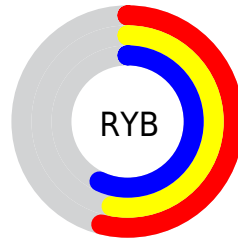

- Red (54%)
- Yellow (53%)
- Blue (57%)