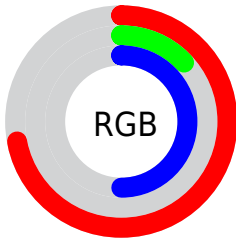

Distribution

- Red (72%)
- Green (13%)
- Blue (50%)