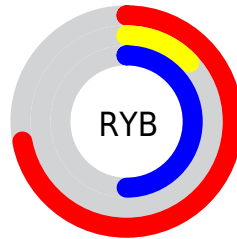

- Red (72%)
- Yellow (13%)
- Blue (50%)