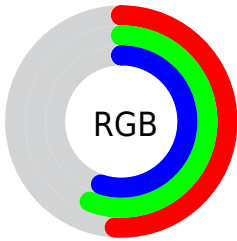

Distribution

- Red (51%)
- Green (56%)
- Blue (55%)