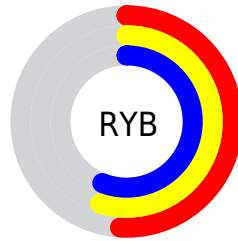

- Red (51%)
- Yellow (55%)
- Blue (56%)