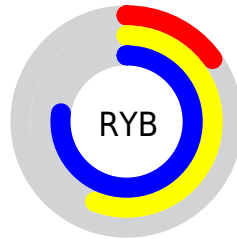

- Red (15%)
- Yellow (56%)
- Blue (77%)