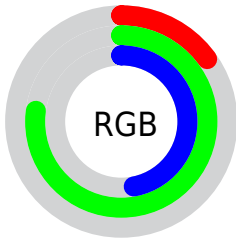

Distribution

- Red (15%)
- Green (77%)
- Blue (47%)