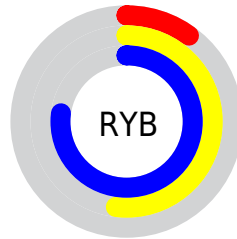

- Red (10%)
- Yellow (52%)
- Blue (77%)