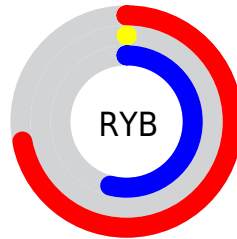

- Red (72%)
- Yellow (0%)
- Blue (54%)