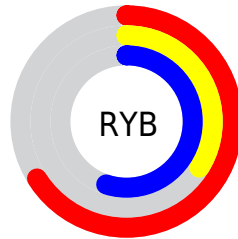

Details

The XYZ color **24.2168, 17.0053, 26.4321** is a dark color, and the websafe version is hex **CC6699**. A complement of this color would be **21.0862, 31.2929, 21.4531**, and the grayscale version is **16.9154, 17.7963, 19.3802**.

A 20% lighter version of the original color is **49.9096, 38.3230, 55.2186**, and **9.3735, 5.5604, 10.0304** is the 20% darker color. If you saturate the color by 10%, you get **22.5841, 14.4239, 23.7788**, and if you desaturate by 10%, it is **26.1912, 20.2310, 29.3190**.

Distribution

Red (66%)

Green (34%)

Blue (55%)

Red (66%)

Yellow (34%)

Blue (55%)

Cyan (0%)