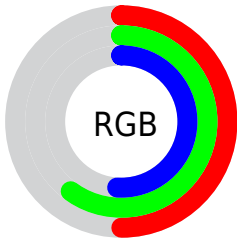

Distribution

- Red (50%)
- Green (60%)
- Blue (51%)