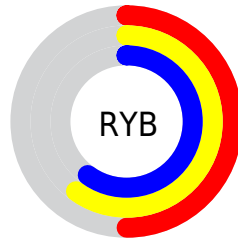

- Red (50%)
- Yellow (60%)
- Blue (60%)