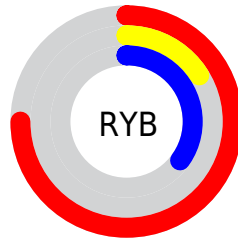

- Red (75%)
- Yellow (16%)
- Blue (35%)