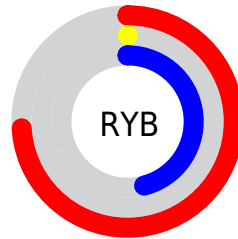

- Red (74%)
- Yellow (0%)
- Blue (46%)