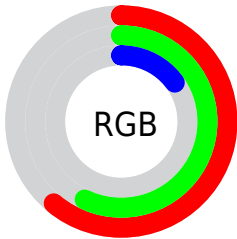

Distribution

- Red (61%)
- Green (57%)
- Blue (15%)