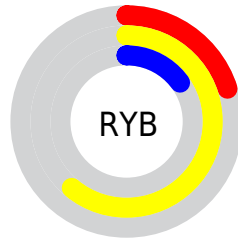

- Red (20%)
- Yellow (61%)
- Blue (15%)