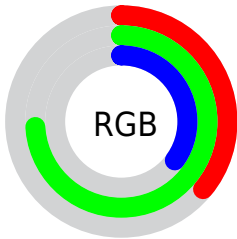

Distribution

- Red (36%)
- Green (74%)
- Blue (35%)