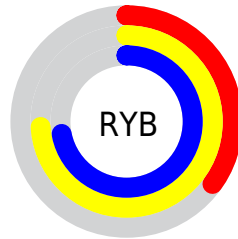

- Red (35%)
- Yellow (74%)
- Blue (72%)