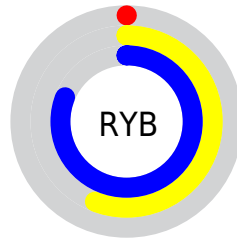

- Red (0%)
- Yellow (56%)
- Blue (81%)