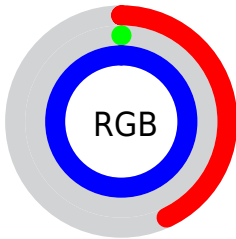

Distribution

- Red (43%)
- Green (0%)
- Blue (100%)