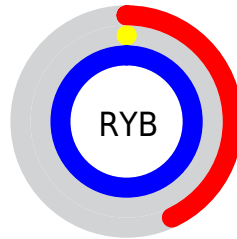

- Red (43%)
- Yellow (0%)
- Blue (100%)