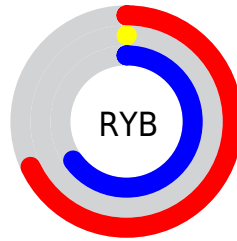

- Red (68%)
- Yellow (0%)
- Blue (65%)