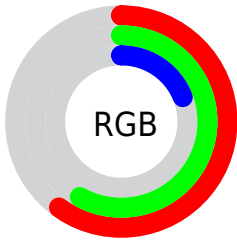

Distribution

- Red (60%)
- Green (58%)
- Blue (19%)