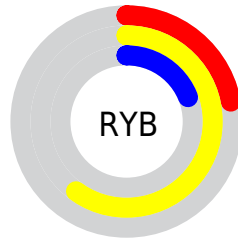

- Red (22%)
- Yellow (60%)
- Blue (19%)