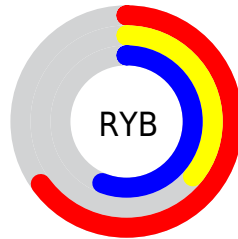

- Red (65%)
- Yellow (36%)
- Blue (56%)