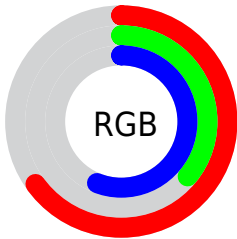

Distribution

- Red (65%)
- Green (36%)
- Blue (56%)