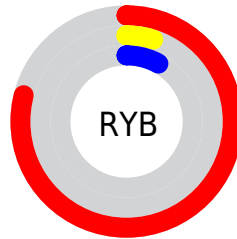

Red (79%)

Yellow (5%)

Blue (8%)