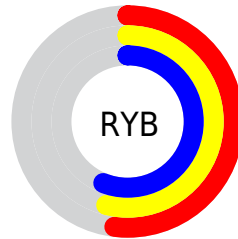

Details

The XYZ color **24.3038, 26.3157, 29.7851** is a dark color, and the websafe version is hex **999999**. A complement of this color would be **24.0866, 24.5832, 25.6663**, and the grayscale version is **24.6993, 25.9856, 28.2983**.

A 20% lighter version of the original color is **50.0677, 53.9502, 60.5979**, and **9.3702, 10.2836, 11.8470** is the 20% darker color. If you saturate the color by 10%, you get **21.9873, 24.8091, 29.6168**, and if you desaturate by 10%, it is **26.9319, 27.9885, 29.9699**.

Distribution

Red (52%)

Green (56%)

Blue (56%)

Red (52%)

Yellow (54%)

Blue (56%)

Cyan (7%)

Magenta (1%)

Yellow (0%)

Black (44%)

Cyan (48%)

Magenta (44%)

Yellow (44%)

Brightness & Saturation Gradients

These gradients show how the XYZ color 24.3038, 26.3157, 29.7851 changes by changing the brightness by 10 percent. The first figure shows a shift by +10% for each color and the second figure -10%.