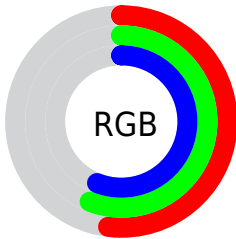

Distribution

Red (52%)

Green (56%)

Blue (56%)