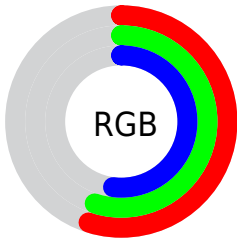

Distribution

- Red (55%)
- Green (55%)
- Blue (52%)