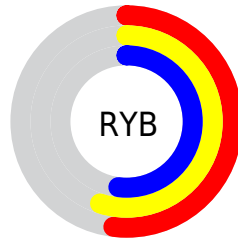

- Red (52%)
- Yellow (55%)
- Blue (52%)