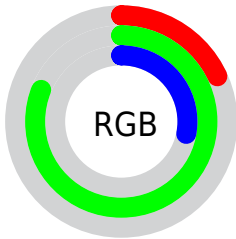

Distribution

- Red (18%)
- Green (81%)
- Blue (28%)