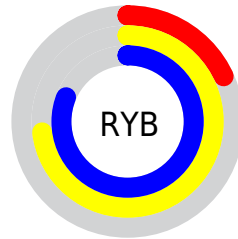

- Red (18%)
- Yellow (73%)
- Blue (81%)