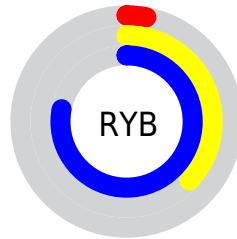

- Red (3%)
- Yellow (37%)
- Blue (78%)