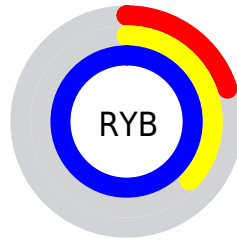

- Red (20%)
- Yellow (37%)
- Blue (100%)