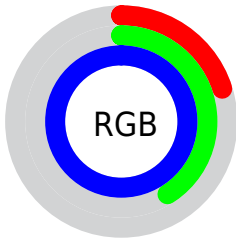

Distribution

- Red (20%)
- Green (41%)
- Blue (100%)