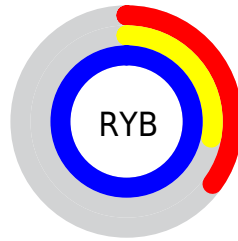

- Red (35%)
- Yellow (28%)
- Blue (100%)