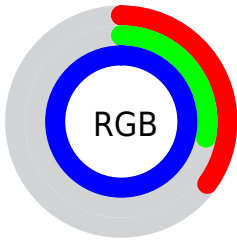

Distribution

- Red (35%)
- Green (28%)
- Blue (100%)