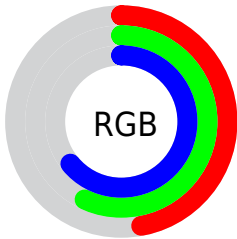

Distribution

Red (47%)

Green (57%)

Blue (64%)