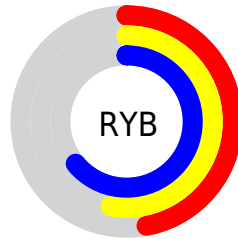

Details

The XYZ color **24.3927, 26.8525, 38.0798** is a dark color, and the websafe version is hex **999999**. A complement of this color would be **27.2364, 26.9289, 21.5322**, and the grayscale version is **24.6839, 25.9694, 28.2806**.

A 20% lighter version of the original color is **50.1814, 54.7408, 73.5668**, and **9.4325, 10.6123, 16.3031** is the 20% darker color. If you saturate the color by 10%, you get **21.3603, 23.8452, 37.6596**, and if you desaturate by 10%, it is **27.8647, 30.1736, 38.5383**.

Distribution

Red (47%)

Green (57%)

Blue (64%)

Red (47%)

Yellow (53%)

Blue (64%)

Cyan (26%)