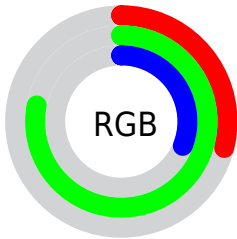

Distribution

- Red (29%)
- Green (78%)
- Blue (31%)