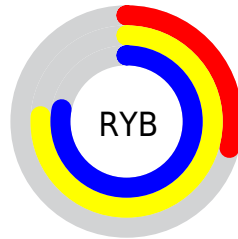

- Red (29%)
- Yellow (76%)
- Blue (78%)