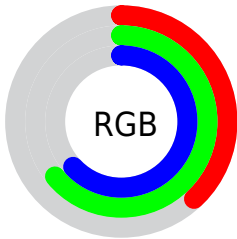

Distribution

- Red (38%)
- Green (64%)
- Blue (63%)