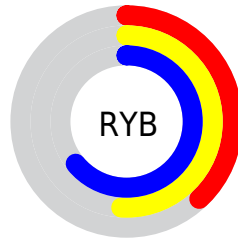

- Red (38%)
- Yellow (51%)
- Blue (64%)