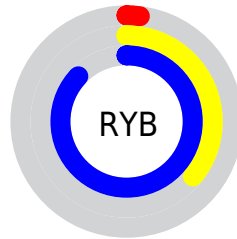

- Red (2%)
- Yellow (36%)
- Blue (87%)