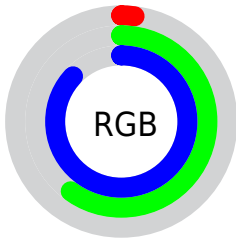

Distribution

- Red (2%)
- Green (60%)
- Blue (87%)