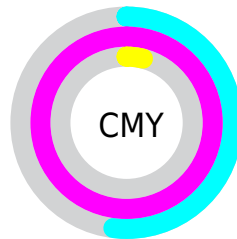

A 20% lighter version of the original color is **41.2421, 23.5440, 96.9785**, and **10.2363, 4.2408, 47.2928** is the 20% darker color. If you saturate the color by 10%, you get **24.5084, 10.7306, 87.1660**, and if you desaturate by 10%, it is **26.6988, 12.3602, 87.3650**.

# Distribution

- Red (48%)
- Green (0%)
- Blue (96%)

- Red (48%)
- Yellow (0%)
- Blue (96%)

- Cyan (50%)
- Magenta (100%)
- Yellow (0%)
- Black (4%)

- Cyan (52%)
- Magenta (100%)
- Yellow (4%)

# Brightness & Saturation Gradients

These gradients show how the XYZ color 24.5075, 10.7301, 87.1656 changes by changing the brightness by 10 percent. The first figure shows a shift by +10% for each color and the second figure -10%.