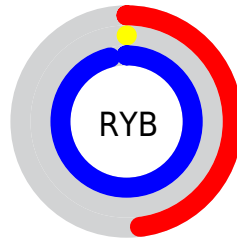

- Red (48%)
- Yellow (0%)
- Blue (96%)