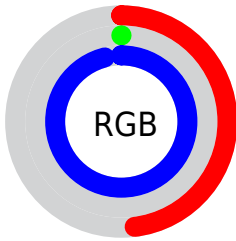

Distribution

- Red (48%)
- Green (0%)
- Blue (96%)