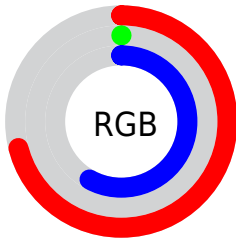

Distribution

- Red (71%)
- Green (0%)
- Blue (58%)