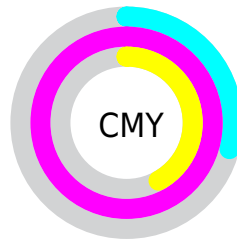

A 20% lighter version of the original color is **50.4091, 29.5913, 58.3132**, and **10.4235, 5.1296, 11.5071** is the 20% darker color. If you saturate the color by 10%, you get **24.5576, 12.0516, 28.6336**, and if you desaturate by 10%, it is **25.0570, 12.6033, 30.1781**.

# Distribution

- Red (71%)
- Green (0%)
- Blue (58%)

- Red (71%)
- Yellow (0%)
- Blue (58%)

- Cyan (0%)
- Magenta (100%)
- Yellow (19%)
- Black (29%)

- Cyan (29%)
- Magenta (100%)
- Yellow (42%)

# Brightness & Saturation Gradients

These gradients show how the XYZ color 24.5579, 12.0517, 28.6356 changes by changing the brightness by 10 percent. The first figure shows a shift by +10% for each color and the second figure -10%.