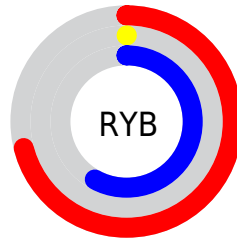

- Red (71%)
- Yellow (0%)
- Blue (58%)