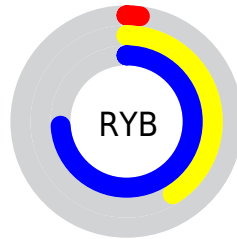

- Red (2%)
- Yellow (41%)
- Blue (74%)