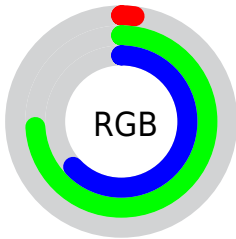

Distribution

- Red (2%)
- Green (74%)
- Blue (63%)