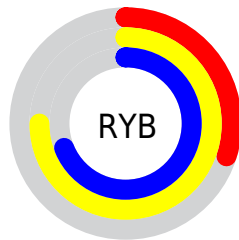

- Red (30%)
- Yellow (75%)
- Blue (69%)