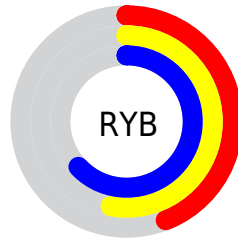

- Red (44%)
- Yellow (53%)
- Blue (63%)