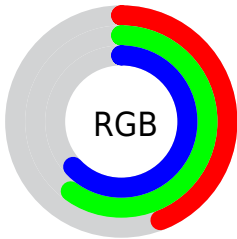

Distribution

- Red (44%)
- Green (60%)
- Blue (63%)