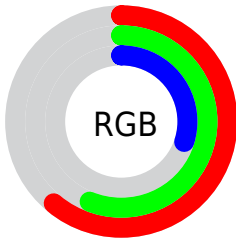

Distribution

- Red (61%)
- Green (56%)
- Blue (30%)