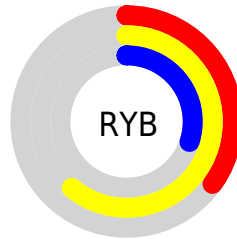

- Red (35%)
- Yellow (61%)
- Blue (30%)